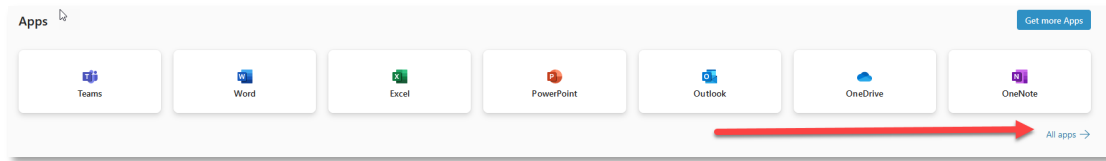

To watch Stream on Stream's website, log in to your **Office 365** account at office.com with your SWBTS email address and password. If you do not know your password, you can reset it by going to <https://levi.swbts.edu/SAI/>.

Note: We highly recommend using the most up-to-date versions of Google Chrome or Mozilla Firefox to watch Stream videos, whether on Stream's website or within Canvas.

Opening Stream in a Web Browser

Note: We highly recommend using the most up-to-date versions of Google Chrome or Mozilla Firefox to watch Stream videos, whether on Stream's website or within Canvas.

After signing in at office.com with your SWBTS email and password, locate **Stream** in your apps

If you don't see [Stream](#) among your apps, click [All Apps](#)

Need further assistance?
Contact Campus Technology at (817) 921-8555 or
campustechnology@swbts.edu