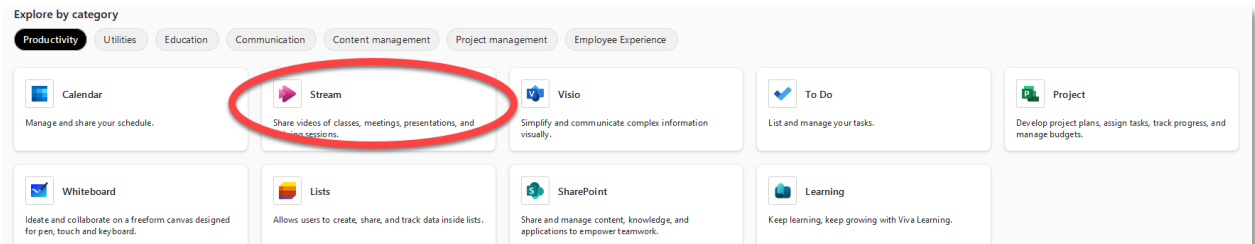

Opening Stream in a Web Browser

Note: We highly recommend using the most up-to-date versions of Google Chrome or Mozilla Firefox to watch Stream videos, whether on Stream's website or within Canvas.

After signing in at office.com with your SWBTS email and password, locate **Stream** in your apps